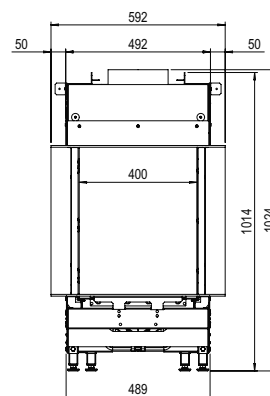

MatriX | 800/500 RD (LL)

DECORATION OPTIONS

Heating functionality

Neē

Flue material

130/200

* Incl. optional adjustable feet

Specifications

Exterior dimensions WxHxD in mm

1329 x 1024 x 592

Fire display WxHxD in mm

840 x 300 x 400

System

Log Burner 2.0

Decoration

Log set

Back walls

Back wall smooth steel

Remote

ITC Remote

Power

10,5 kW

Operating system

Honeywell