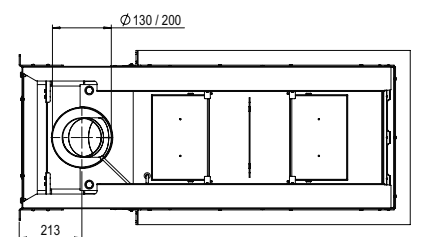

MatriX | 800/500 RD (LL)

DECORATION OPTIONS

Heating functionality

Neē

Flue material

130/200

* Incl. optional adjustable feet

Specifications

Exterior dimensions WxHxD in mm

1329 x 1024 x 592

Fire display WxHxD in mm

840 x 300 x 400

System

Log Burner 2.0

Decoration

Log set

Back walls

Back wall smooth steel

Remote

ITC Remote

Power

10,5 kW

Operating system

Honeywell