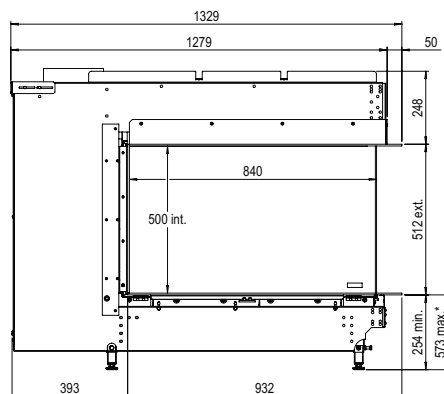

MatriX | 800/500 RD (LL)

DECORATION OPTIONS

Heating functionality

Neē

Flue material

130/200

* Incl. optional adjustable feet

Specifications

Exterior dimensions WxHxD in mm

1329 x 1024 x 592

Fire display WxHxD in mm

840 x 300 x 400

System

Log Burner 2.0

Decoration

Log set

Back walls

Back wall smooth steel

Remote

ITC Remote

Power

10,5 kW

Operating system

Honeywell